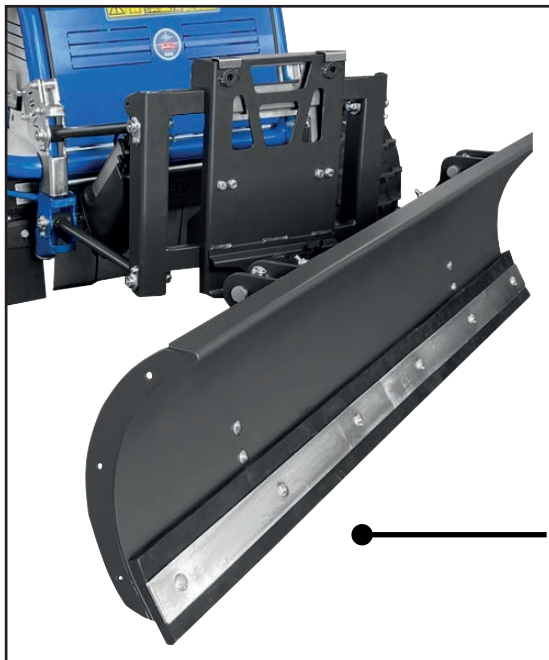

Snow Blade

Main Features:

- Working **width 1350 mm**
- **Blades's Height : 330 mm.**
- Fitted on the Rear System
- **Quick fitting** on the machine **without tools**
- Total weight: 42 Kg
- Adjustable from Remote Control
- 3 side tilt positions
- : right / central / left

Quick fitting on the machine without tools

Anti-collision swinging device

Wearing resistant rubber blade for longer life